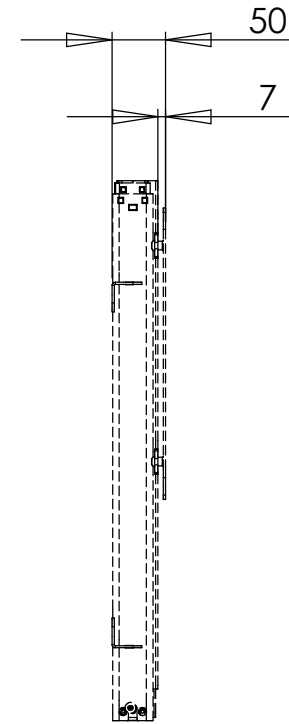

VESA 200x200

VESA 100x100, 100x200

DO NOT SCALE DRAWING SHEET 1 OF 3	WEIGHT:			VENSET A/S Nygade 63 - 6900 Skjern - Denmark www.venset.com	
	UNLESS OTHERWISE SPECIFIED: DIMENSIONS ARE IN MILLIMETERS TOLERANCES: LINEAR: According to ANGULAR: DIN 7168-m	NAME		DATE	TITLE:
PROPRIETARY AND CONFIDENTIAL THE INFORMATION CONTAINED IN THIS DRAWING IS THE SOLE PROPERTY OF VENSET A/S. ANY REPRODUCTION IN PART OR AS A WHOLE WITHOUT THE WRITTEN PERMISSION OF VENSET A/S IS PROHIBITED.	DRAWN	jo	06-11-2013		MB600 B1 main measures
	CHECKED				
	Processes:				133040
	REMARKS:				
					0