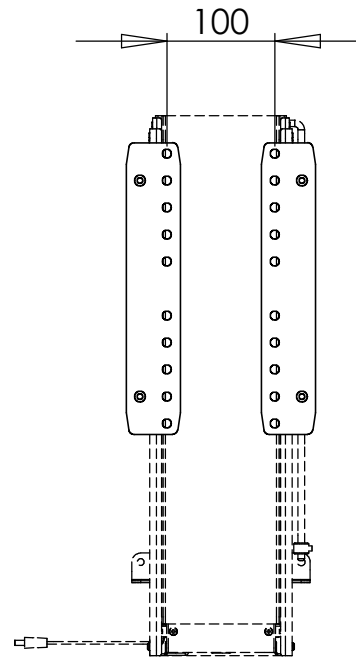

VESA 200x200

VESA 100x100, 100x200

DO NOT SCALE DRAWING SHEET 1 OF 3	WEIGHT:			VENSET A/S Nygade 63 - 6900 Skjern - Denmark www.venset.com	
	UNLESS OTHERWISE SPECIFIED: DIMENSIONS ARE IN MILLIMETERS TOLERANCES: LINEAR: According to ANGULAR: DIN 7168-m	NAME		DATE	TITLE:
PROPRIETARY AND CONFIDENTIAL THE INFORMATION CONTAINED IN THIS DRAWING IS THE SOLE PROPERTY OF VENSET A/S. ANY REPRODUCTION IN PART OR AS A WHOLE WITHOUT THE WRITTEN PERMISSION OF VENSET A/S IS PROHIBITED.	DRAWN	jo	06-11-2013		MB600 B1 main measures
	CHECKED				
	Processes:				133040
	REMARKS:				
					0